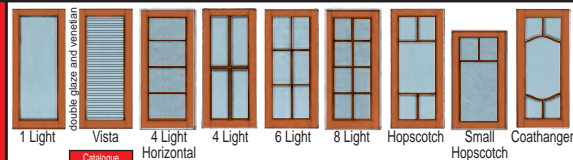

STOCK SASHES

X - sliding	O - Fixed	2 SASHES (1 SLIDING)		140mm frame - vista 160mm frame											
		Height x Width	Type	1 Light	Vista	4 Light Horizontal	4 Light	6 Light	8 Light	Hopscotch	Small Hopscotch	Coathanger	Extra for protection screens	Extra for fixed insect screens	
XO	2 SASHES (1 SLIDING)	580 x 1083	xo	$1326	N/A	N/A	N/A	N/A	N/A	N/A	N/A	N/A	$302	$136	
		530 x 1683	xo	$1581	N/A	N/A	N/A	N/A	N/A	N/A	N/A	N/A	$416	$166	
		980 x 863	xo	$1378	N/A	N/A	$1409	N/A	N/A	N/A	N/A	$1474	N/A	$388	$176
		980 x 1163	xo	$1611	N/A	N/A	$1679	N/A	N/A	N/A	N/A	$1738	N/A	$451	$208
		1180 x 863	xo	$1451	$1526	$1487	$1487	$1536	$1536	$1536	N/A	$1618	$450	$186	
		1180 x 963	xo	$1518	N/A	N/A	N/A	N/A	N/A	N/A	N/A	N/A	N/A	$450	$201
		1180 x 1163	xo	$1611	$1685	$1640	$1640	$1679	$1679	$1679	N/A	$1754	$527	$223	
		1180 x 1503	xo	$1813	N/A	N/A	N/A	N/A	N/A	N/A	N/A	N/A	N/A	$679	$260
		1180 x 1803	xo	$1978	N/A	N/A	N/A	N/A	N/A	N/A	N/A	N/A	N/A	$831	$293
		1480 x 1493	xo	$1875	N/A	N/A	N/A	N/A	N/A	N/A	N/A	N/A	N/A	$829	$291
OXO	3 SASHES (1 SLIDING)	580 x 1615	oxo	$1720	N/A	N/A	N/A	N/A	N/A	N/A	N/A	N/A	$302	$136	
		530 x 2515	oxo	$2114	N/A	N/A	N/A	N/A	N/A	N/A	N/A	N/A	$416	$166	
		980 x 1285	oxo	$1758	N/A	N/A	$1801	N/A	N/A	N/A	N/A	$1876	N/A	$388	$176
		980 x 1735	oxo	$2104	N/A	N/A	$2206	N/A	N/A	N/A	N/A	$2296	N/A	$451	$208
		1180 x 1285	oxo	$1838	$2008	$1891	$1891	$1967	$1967	$1967	N/A	$2091	$450	$186	
		1180 x 1435	oxo	$1941	N/A	N/A	N/A	N/A	N/A	N/A	N/A	N/A	N/A	$450	$201
		1180 x 1735	oxo	$2083	$2248	$2125	$2125	$2183	$2183	$2183	N/A	$2297	$527	$223	
		1180 x 2245	oxo	$2382	N/A	N/A	N/A	N/A	N/A	N/A	N/A	N/A	N/A	$679	$260
		1180 x 2695	oxo	$2649	N/A	N/A	N/A	N/A	N/A	N/A	N/A	N/A	N/A	$831	$293
		1480 x 2225	oxo	$2443	N/A	N/A	N/A	N/A	N/A	N/A	N/A	N/A	N/A	$829	$291
XXO	3 SASHES (2 SLIDING)	580 x 1570	xxo	$2622	N/A	N/A	N/A	N/A	N/A	N/A	N/A	N/A	$493	$192	
		530 x 2470	xxo	$3258	N/A	N/A	N/A	N/A	N/A	N/A	N/A	N/A	$776	$259	
		980 x 1240	xxo	$2592	N/A	N/A	$2620	N/A	N/A	N/A	N/A	$2714	N/A	$644	$259
		980 x 1690	xxo	$3052	N/A	N/A	$3136	N/A	N/A	N/A	N/A	$3249	N/A	$770	$323
		1180 x 1240	xxo	$2683	$2900	$2735	$2735	$2813	$2813	$2813	N/A	$2935	$754	$276	
		1180 x 1390	xxo	$2825	N/A	N/A	N/A	N/A	N/A	N/A	N/A	N/A	N/A	$831	$292
		1180 x 1690	xxo	$3042	$3281	$3089	$3089	$3148	$3148	$3148	N/A	$3261	$983	$347	
		1180 x 2200	xxo	$3488	N/A	N/A	N/A	N/A	N/A	N/A	N/A	N/A	N/A	$1212	$427
		1180 x 2650	xxo	$3870	N/A	N/A	N/A	N/A	N/A	N/A	N/A	N/A	N/A	$1468	$501
		1480 x 2180	xxo	$3563	N/A	N/A	N/A	N/A	N/A	N/A	N/A	N/A	N/A	$1496	$496
OXXO	4 SASHES (2 SLIDING)	580 x 2102	oxxo	$2490	N/A	N/A	N/A	N/A	N/A	N/A	N/A	N/A	$493	$192	
		530 x 3302	oxxo	$3026	N/A	N/A	N/A	N/A	N/A	N/A	N/A	N/A	$776	$259	
		980 x 1662	oxxo	$2511	N/A	N/A	$2569	N/A	N/A	N/A	N/A	$2679	N/A	$644	$259
		980 x 2262	oxxo	$2973	N/A	N/A	$3107	N/A	N/A	N/A	N/A	$3230	N/A	$770	$323
		1180 x 1662	oxxo	$2598	$2784	$2675	$2675	$2779	$2779	$2779	N/A	$2946	$754	$276	
		1180 x 1862	oxxo	$2733	N/A	N/A	N/A	N/A	N/A	N/A	N/A	N/A	N/A	$831	$292
		1180 x 2262	oxxo	$2922	$3104	$2984	$2984	$3067	$3067	$3067	N/A	$3216	$983	$347	
		1180 x 2942	oxxo	$3330	N/A	N/A	N/A	N/A	N/A	N/A	N/A	N/A	N/A	$1212	$427
		1180 x 3542	oxxo	$3690	N/A	N/A	N/A	N/A	N/A	N/A	N/A	N/A	N/A	$1468	$501
		1480 x 2922	oxxo	$3401	N/A	N/A	N/A	N/A	N/A	N/A	N/A	N/A	N/A	$1496	$496